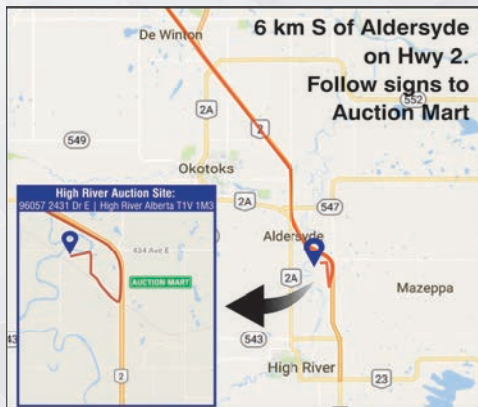

**CENTURY
AUCTIONS**

A DIVISION OF CENTURY SERVICES

UNRESERVED AUCTION

INDUSTRIAL & AGRICULTURAL EQUIPMENT TUESDAY, MAY 7, 2019 • 9AM (MST)

PRE-AUCTION VIEWING: Sat & Sun, May 4 & 5 (9 am - 5 pm) Mon, May 6 (8 am - 5 pm)

NEW

We are pleased to announce the launch of our new Edmonton Regional Auction Centre located at: 21314 Twp Rd 554, Fort Saskatchewan, AB T8L 4A4 Phone (780) 944-9144

CENTURY AUCTIONS invites all inquiries about your needs and our services.

High River Main: **403.269.6600** Toll-Free: **1.800.786.0857**

FOR MORE INFORMATION PLEASE CONTACT:

Don Kerr | General Manager 403.371.8195
dkerr@centuryservices.com
John Williams 403.369.9879
jwilliams@centuryservices.com
Brad Ehret 403.371.9253
behret@centuryservices.com

Tim Segboer 403.968.9430
tsegboer@centuryservices.com
Ken Wulff 403.968.7697
kwulff@centuryservices.com

ClubBid™

Also see our Timed Online Miscellaneous Listings at Clubbid.com

UPCOMING AUCTIONS

- **Thur, April 25, 2019 - Hughson Trucking Inc. - Unreserved Timed Online Auction - Milk River / Sexsmith, AB**
- **Tues, June 11, 2019 - McColman Trucking - Unreserved Timed Online Auction - Brooks, AB**

CENTURY AUCTIONS

MAILING: Box 5220
High River, AB T1V 1M4

SITE LOCATION:
96057 2431 Drive East
Foothills, AB T1V 1M3

ACCOMMODATION:

Super 8: 1601 13 Ave SE High River, AB
403.652.4448 or 866.831.8558

Ramada Inn: 1512 - 13 Ave SE High River, AB
403.603.3183 or 877.298.2066

AIRLINE: West Jet, 403.250.5839

FINANCE:

BC Capital: Michele, 403.771.3359
Essex Lease Financial: Ryan or Darren
403.693.4060

U.S. Brokerage:

Farwest Imports: Tracy Thayer 360.332.0327

Terms & Conditions:

Subject to additions & deletions. License #343285

Full & complete payment must be made Sale Day by Cash, Certified Funds and/or Letters of Irrevocable Credit.

No equipment purchased will be allowed to leave the yard until settlement has been made. GST applies on all purchases. Every item is sold on an "AS IS WHERE IS" basis. This sale is subject to additions & deletions. This brochure is provided as a guide only (file pictures may be used) and in no way does it warrant condition, year, etc.

NOTE: 10% Handling fee will apply to all lots to a maximum of $1250. All internet purchases are subject to a 2% Internet buyer's fee and a deposit may be required depending on purchase history.

*FILE PICTURE (May not be exactly as shown)

Notice to USA Buyers: Most vehicles require special US customers and DOT bonding.

Contact **Norman G. Jensen Inc.** for pre-clearance advice and final US Customs clearance of your vehicles at 406.335.2112.