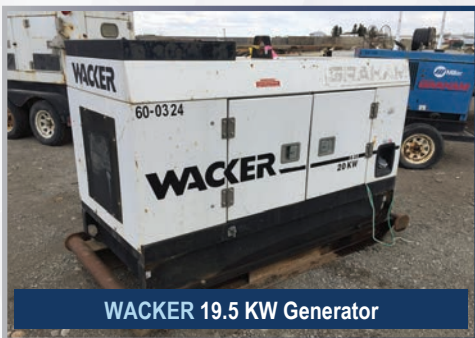

Cardboard Baler-Compactor