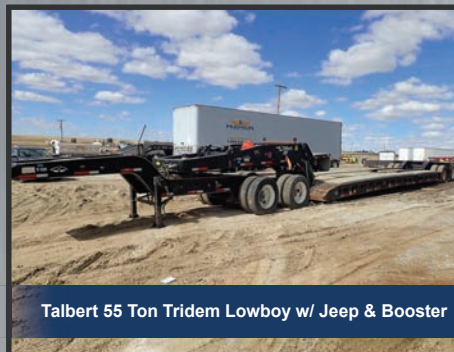

2013 Manitou M50.4 Rough Terrain Forklift

2013 GMC 4x4 Diesel 3500HD Service Truck

Talbert 55 Ton Tridem Lowboy w/ Jeep & Booster

Antelope Home 14 TP Skidded LQ/ Office

Cat D5HLGP Crawler Dozer

Ford F350 Deck Truck w/ Boss Snow Plow