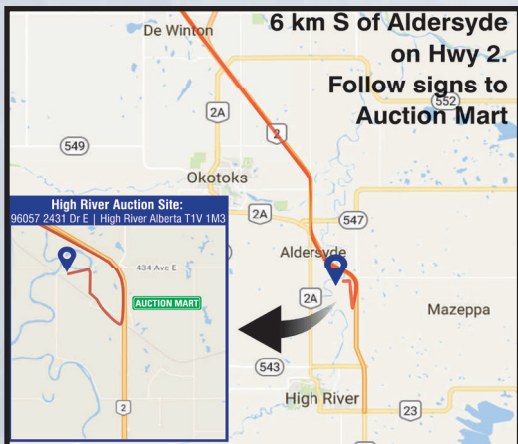

BIDDING OPEN DECEMBER 6TH at 10AM
BIDDING STARTS CLOSING DECEMBER 17TH AT 10:00 AM
PRE-AUCTION VIEWING: Monday – Friday 8:00 am – 5:00 pm
Saturday, December 14th, 2019 9:00 am – 4:00 pm

FOR MORE INFORMATION PLEASE CONTACT:

Bevan May | General Mgr.
bmay@centuryservices.com

403.988.8882

Tim Segboer | Sales Mgr.
tsegboer@centuryservices.com

403.968.9430

Graham Cook
gcook@centuryservices.com

403.968.7697

Brad Ehret
behret@centuryservices.com

403.371.9253

Calgary Regional Auction Center

VIEWING SITE LOCATION: 96057
2431 Drive East
Foothills, AB T1V 1M3

Terms & Conditions:

Subject to additions & deletions. License #343285

Full payment must be made no later than December 17th by 3:00 PM. All "In-Person" Payments must be made by the above Deadline @ 96057 2431 Dr E, Foothills, AB T9S 1G3. Full & complete payment must be made by Cash, Certified Funds and/or Letters of Irrevocable Credit.

No equipment purchased will be allowed to leave the yard until settlement has been made. GST applies on all purchases. Every item is sold on an "AS IS WHERE IS" basis. This sale is subject to additions and deletions. This brochure is provided as a guide only (file pictures may be used) and in no way does it warrant condition, year, etc.

NOTE: 15% Buyers Premium will be applied to all Lots.
A deposit may be required depending on purchase history.

*FILE PICTURE (May not be exactly as shown)

Notice to USA Buyers: Most vehicles require special US customers and DOT bonding. Contact Norman G. Jensen Inc. for pre-clearance advice and final US Customs clearance of your vehicles at 406.335.2112.